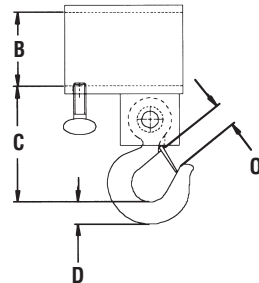

Model 5 - Single Fork Hook - Swivel

(Swivel hook shown)

SPECIFICATIONS

	Model Number Swivel	Rated Capacity (lbs.)	Dimensions (in.)						Weight (lbs.)
			A	B	C Fixed	C Swivel	D	O	
	5S-1 1/2-4	3000	4-1/2	2-1/2	4-11/16	6-9/16	1	1	7
	5S-1 1/2-5	3000	5-1/2	2-1/2	4-11/16	6-9/16	1	1	8
	5S-1 1/2-6	3000	6-1/2	2-1/2	4-11/16	6-9/16	1	1	9