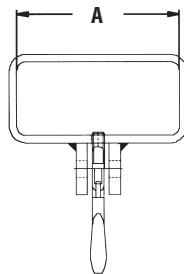

Model 5 - Single Fork Hook - Swivel

(Swivel hook shown)

SPECIFICATIONS

	Model Number Swivel	Rated Capacity (lbs.)	Dimensions (in.)						Weight (lbs.)
			A	B	C Fixed	C Swivel	D	O	
	5S-1 1/2-4	3000	4-1/2	2-1/2	4-11/16	6-9/16	1	1	7
	5S-1 1/2-5	3000	5-1/2	2-1/2	4-11/16	6-9/16	1	1	8
	5S-1 1/2-6	3000	6-1/2	2-1/2	4-11/16	6-9/16	1	1	9